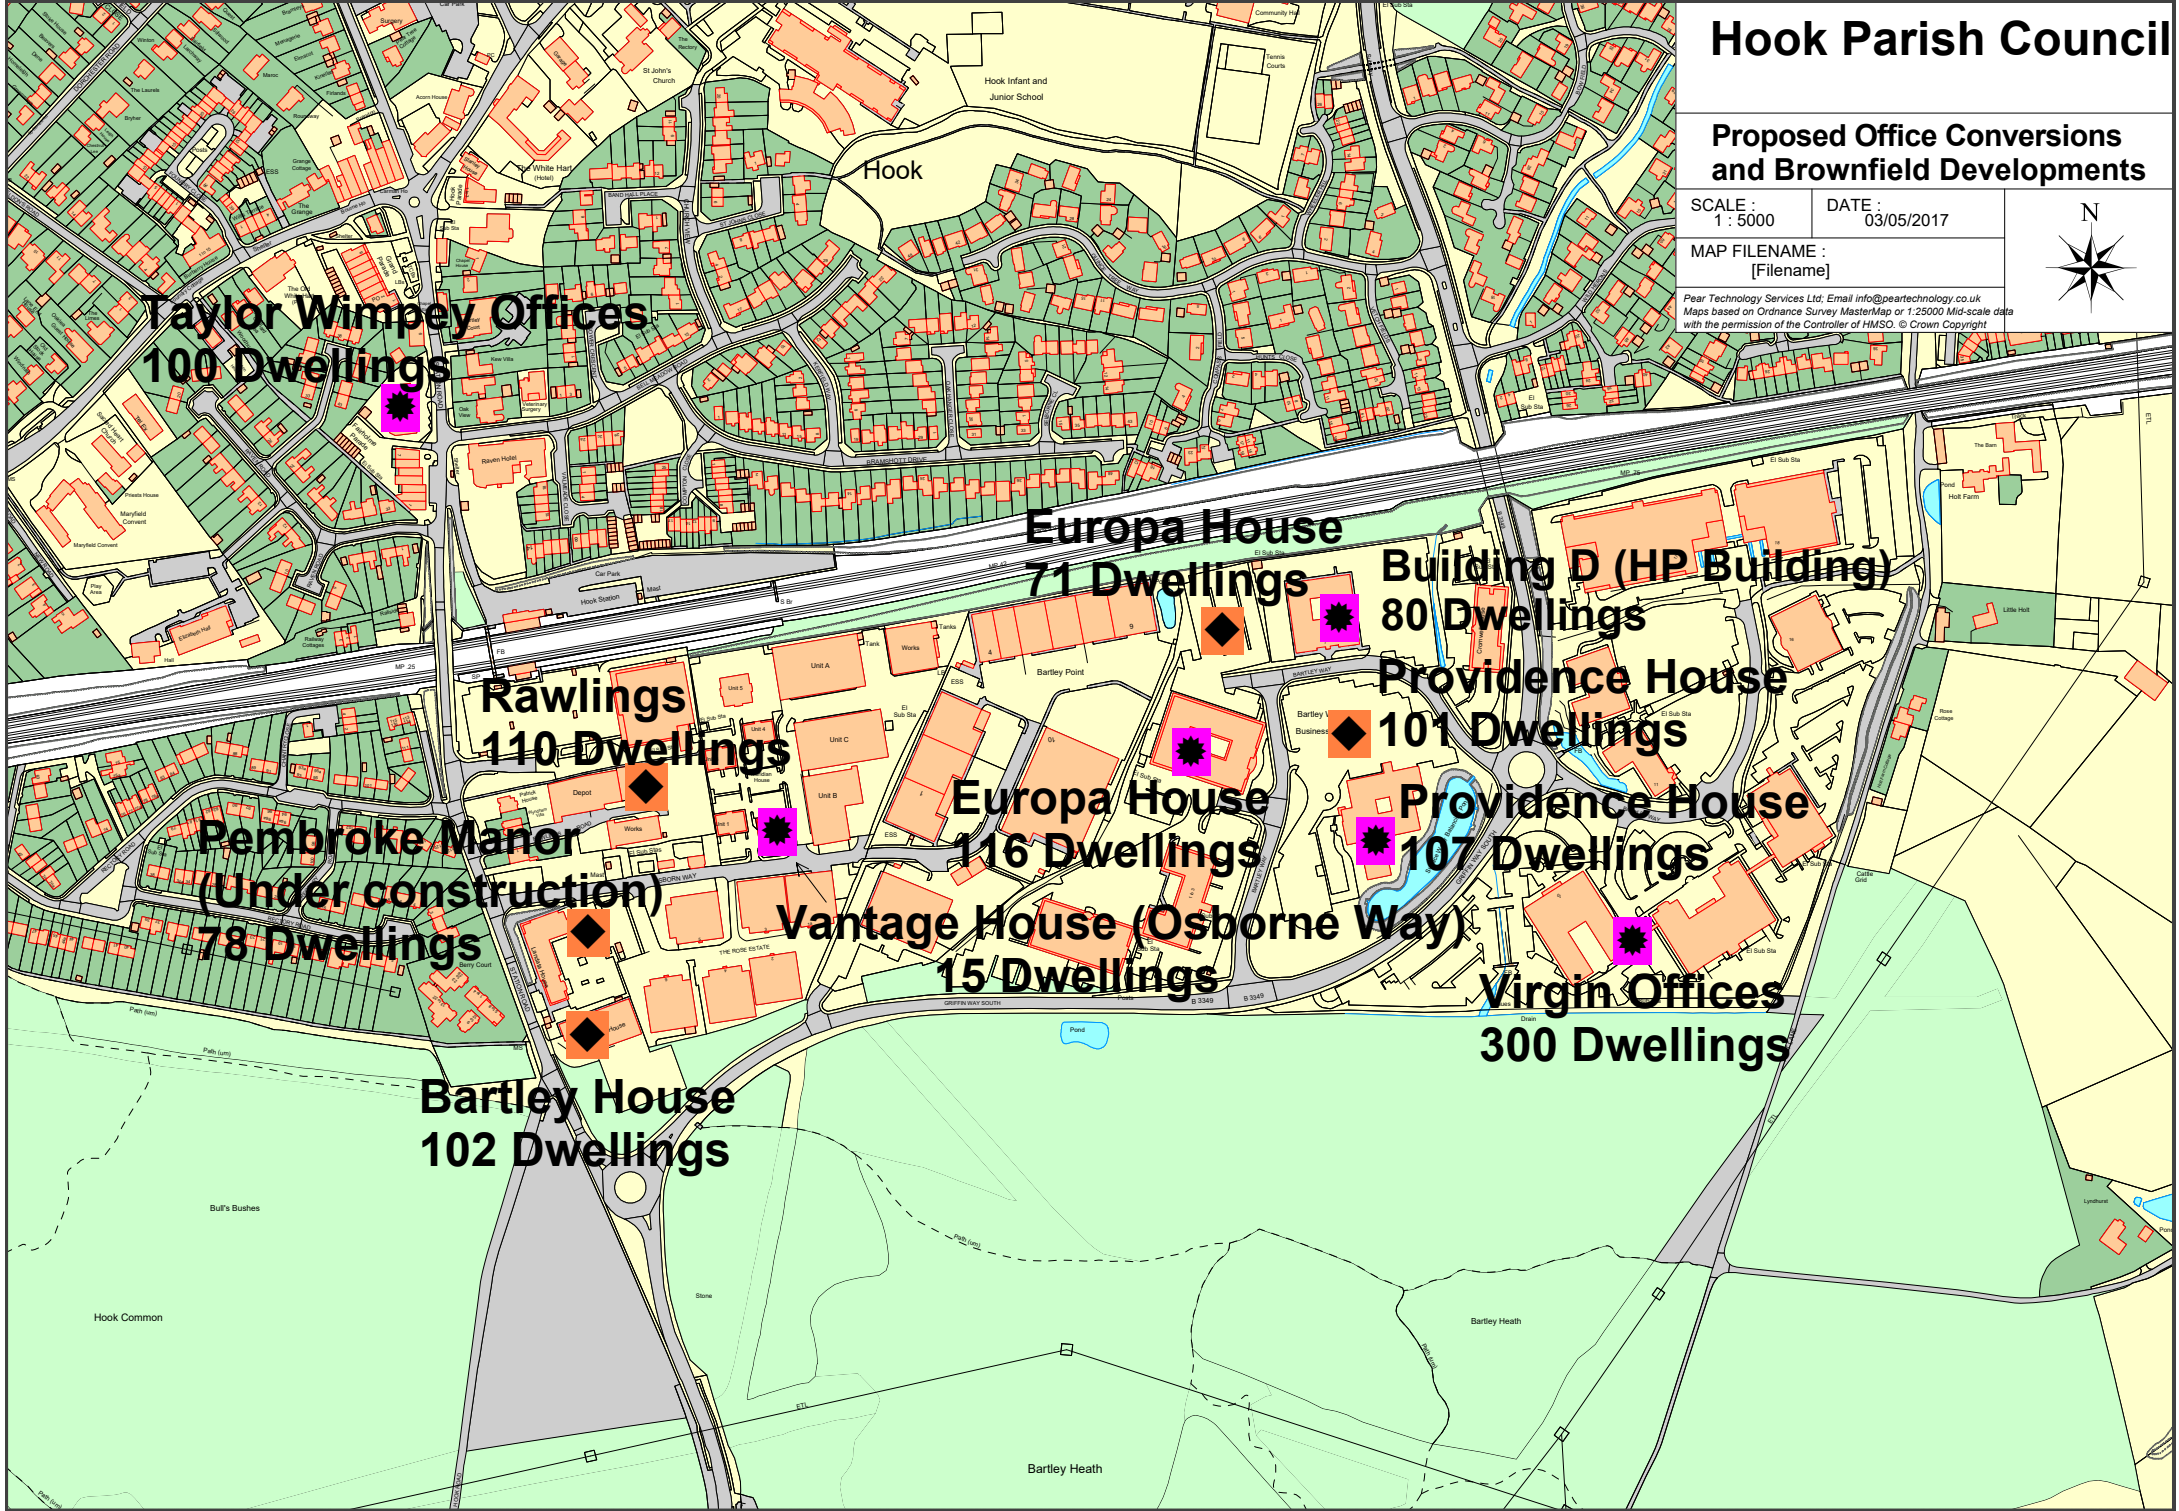

Hook Parish Council

Proposed Office Conversions and Brownfield Developments

SCALE : 1 : 5000   DATE : 03/05/2017

MAP FILENAME : [Filename]

Taylor Wimpey Offices
100 Dwellings

Europa House
71 Dwellings

Building D (HP Building)
80 Dwellings

Rawlings
110 Dwellings

Providence House
101 Dwellings

Pembroke Manor
(Under construction)
78 Dwellings

Europa House
116 Dwellings

Providence House
107 Dwellings

Vantage House (Osborne Way)
15 Dwellings

Virgin Offices
300 Dwellings

Bartley House
102 Dwellings